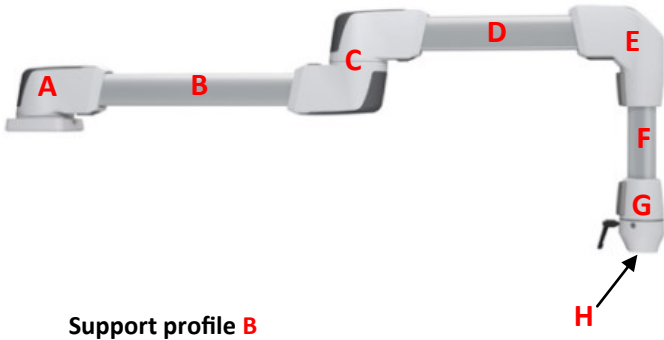

Socket joint

Wall joint

Support profile **B**

- 250mm
- 500mm
- 750mm
- 1000mm

_____ mm

Intermediate joint

Support profile **D**

- 250mm
- 500mm
- 750mm
- 1000mm