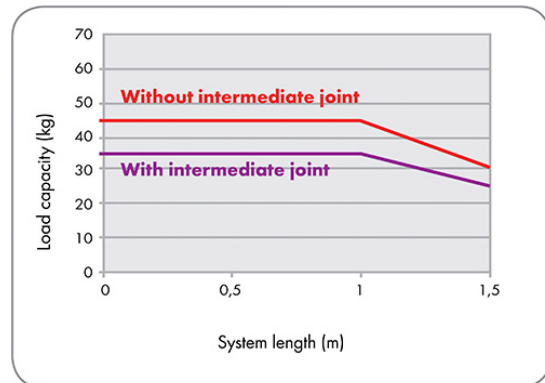

Projektdaten

Quantity systems:

Delivery time:

Load-bearing capacity:

Load-bearing capacity

Horizontal installation

Vertical installation

Horizontal installation

Socket joint

Wall joint

Support profile **B**

- 250mm
- 500mm
- 750mm
- 1000mm

_____ mm

Intermediate joint

Support profile **D**

- 250mm
- 500mm
- 750mm
- 1000mm