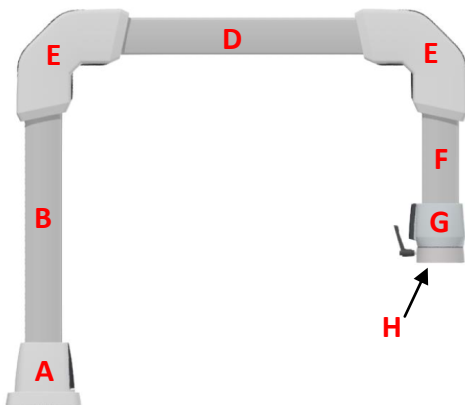

Socket joint

Wall joint

Support profile **B**

- 250mm
- 500mm
- 750mm
- 1000mm

_____ mm

Intermediate joint

Support profile **D**

- 250mm
- 500mm
- 750mm
- 1000mm

_____ mm

Support profile / Round tube \varnothing 48 **F**

- 250mm
- 500mm
- 750mm
- 1000mm

_____ mm

Elbow profile

Elbow \varnothing 48

Coupling profile

Coupling \varnothing 48

Panel coupling profile

Panel coupling \varnothing 48

Vertical installation

Base

Socket joint, vertical

Wall joint, vertical

Support profile **B**

- 250mm
- 500mm
- 750mm
- 1000mm

_____ mm

Support profile **D**

- 250mm
- 500mm
- _____ mm

Support profile / Round tube \varnothing 48 **F**

- 250mm
- 500mm
- 750mm
- 1000mm

_____ mm

*Siemens adapter

*VESA adapter